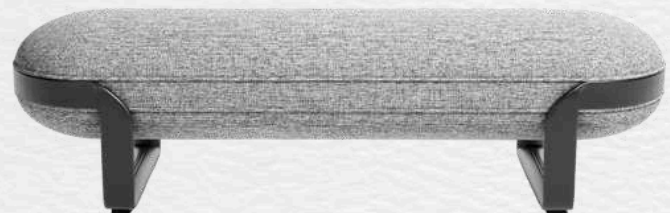

HIGHT: 41cm
WIDTH: 54cm

FABRIC/LEATHER
OTTOMANS

BONE

FABRIC/LEATHER/METAL
OTTOMANS

CAMILLE

HIGHT: 46 cm
LENGH: 150-173 cm
WIDTH: 54cm